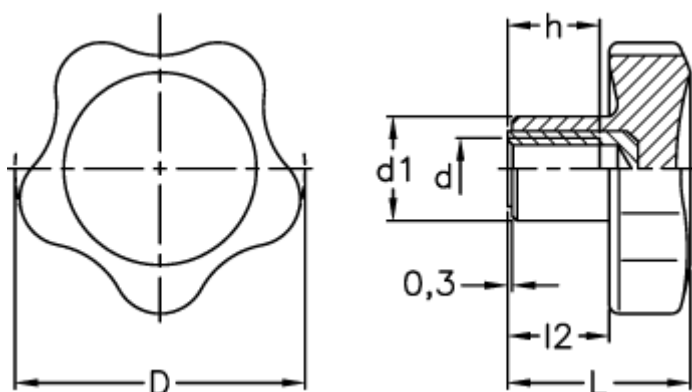

Data Sheet

Article number: 2302166341

Description: E+G Lobe knob
VC.692/40 B-M6

Measures

D	= 40
d1	= 15
d 6H	= M6
h	= 12
L	= 26.0
l2	= 14.0